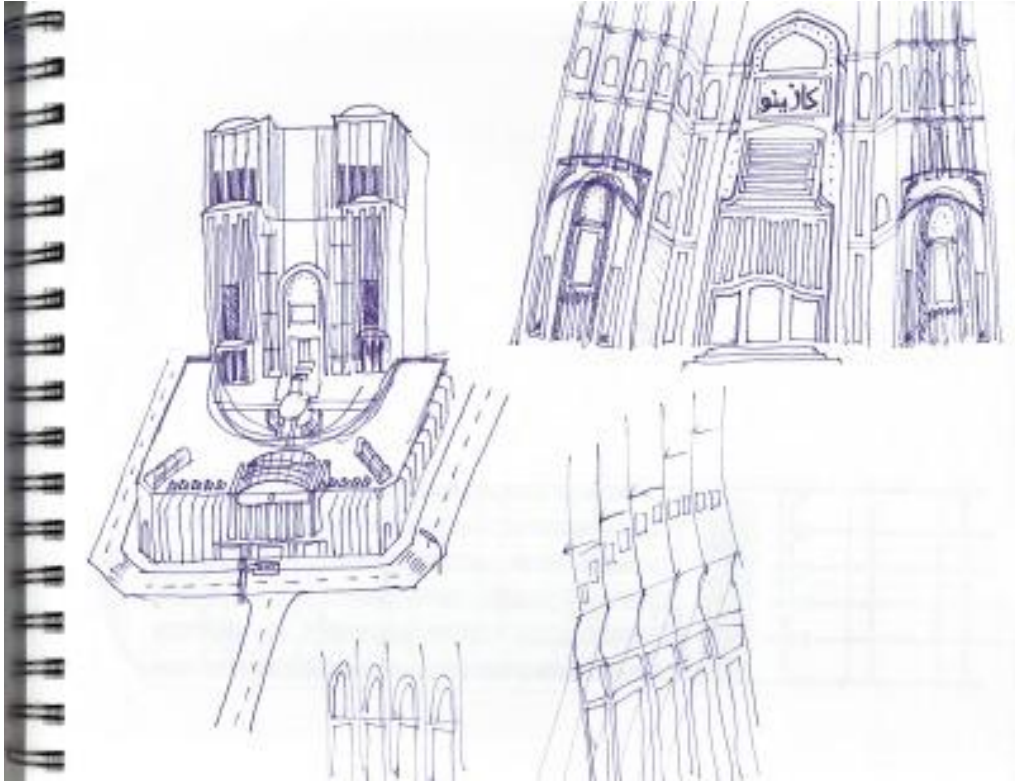

Government Building Design

ART 499 Design #1

Joseph J. Wunderlich IV ©2015

Apr. 4, 2015

Preliminary sketches:

Design in MC:

Design in MC:

Editing in MCedit:

Design in MC:

Design in MC:

Design in MC:

Design in MC:

Design in MC:

Design in MC:

Design in MC:

Design in MC: